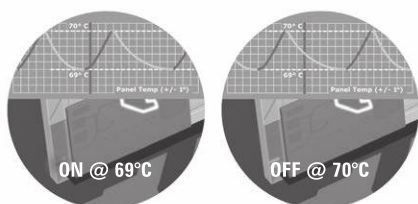

SPECIFICATION:

LINE REF	CODE	DIMENSIONS (H X W X D) MM	ELEMENT (WATTS)
Powder Coated White			
1.1	ECO 2000D/RP/PC/RX	2000 x 500 x 40	2000
1.2	ECO 1500D/RP/PC/RX	1500 x 500 x 40	1500
1.3	ECO 1000D/RP/PC/RX	1000x 500 x 40	1000
1.4	ECO 750D/RP/PC/RX	750 x 500 x 40	750
1.5	ECO 500D/RP/PC/RX	500 x 500 x 40	500
1.6	ECO 1000D/SB/RP/PC/RX	2000 x 250 x 40	1000
1.7	ECO 750D/SB/RP/PC/RX	1500 x 250 x 40	750
1.8	ECO 500D/SB/RP/PC/RX	1000 x 250 x 40	500
3.9	Selected Powder Coated RAL COLOURS available for additional charge		

SURFACE TEMPERATURE RANGE:

STANDARD 70°C