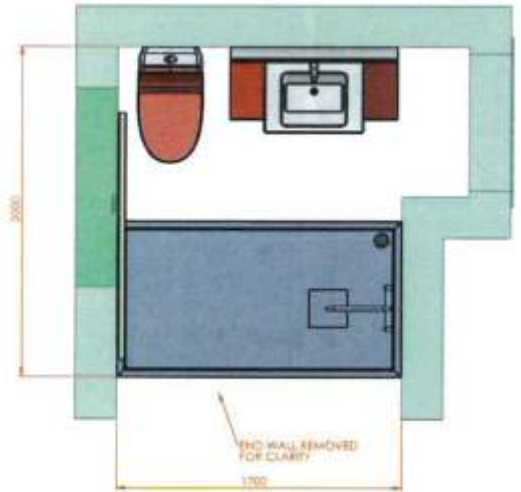

PROUDLY MANUFACTURED IN THE UK

SPECIFICATION:

LINE REF	CODE	DIMENSIONS (H X W X D) MM	ELEMENT (WATTS)	
Powder Coated White				
7.2	ECO 1500D/IP44/PC/RX	1500 x 500 x 40	1500	
7.3	ECO 1000D/IP44/PC/RX	1000 x 500 x 40	1000	
7.4	ECO 500D/IP44/PC/RX	500 x 500 x 40	500	
7.6	ECO 546/IP44/PC/RX	600 x 400 x 40	500	
7.10	ECO 750D/IP44/PC/RX	750 x 500 x 40	750	
3.9	Selected Powder Coated RAL COLOURS available for additional charge to Line Ref. 1.1 to 1.8			
Accessories				
8.1	Aluminium PC Silver Towel Rail - RAL 9006	500 x2		NEW
8.2	Aluminium PC Silver Towel Rail - RAL 9006	500 x1		NEW

Available from electric wholesalers and NICEIC engineers

Wireless Heating Systems

ECOLEC RADIANT PANEL HEATER DEPICTED ON BATHROOM WALL BATHROOM NOM. BATHROOM SIZE 2000 x 1700 ECOLEC PANEL SIZE 500 x 1500