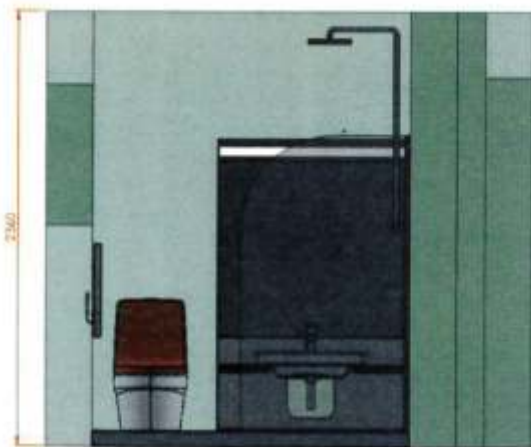

Available from electric wholesalers and NICEIC engineers

Wireless Heating Systems

ECOLEC RADIANT PANEL HEATER DEPICTED ON BATHROOM WALL BATHROOM NOM. BATHROOM SIZE 2000 x 1700 ECOLEC PANEL SIZE 500 x 1500