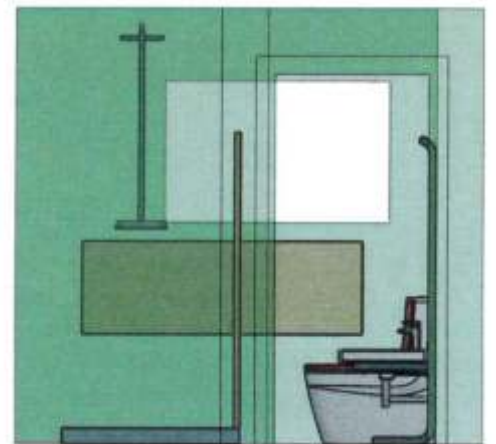

Available from electric wholesalers and NICEIC engineers

Wireless Heating Systems

ECOLEC RADIANT PANEL HEATER DEPICTED ON BATHROOM WALL BATHROOM NOM. BATHROOM SIZE 2000 x 1700 ECOLEC PANEL SIZE 500 x 1500