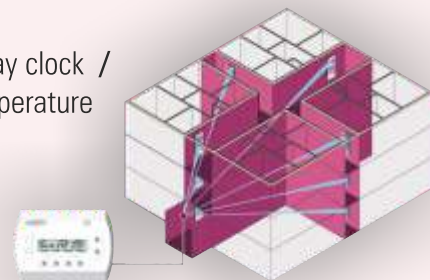

Department of Energy & Climate change suggest (2013) that a domestic energy bill is made up of 17% to hot water and 66% to domestic heating. Managing and controlling your heating **“Where you want it, when you want it”** is the key to saving money.

The TX control unit sends a 433MHz radio signal to each “registered” heater within a radius of 30 metres. Each RX panel heater has an inbuilt receiver designed to respond to a signal from the WCT 100/RX.